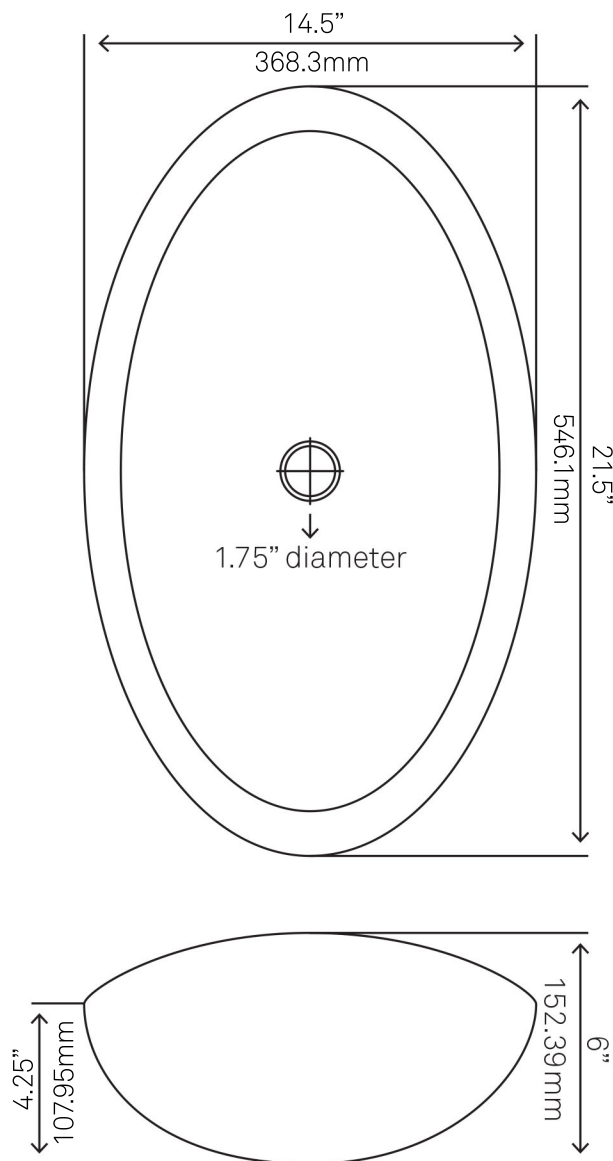

NOHP-G025-8031 VOLLE Painted Glass Vessel Sink

Requested By: _____

Specific Features: _____

STANDARD SPECIFICATIONS:

- Oval slipper hand painted vessel sink
- Dark rich brown camouflage
- High tempered glass
- Stain and scratch resistant inside
- Textured painted outside
- Above counter installation
- Standard U.S. plumbing connection
- 1.75-inch drain opening
- Novatto faucet and drain sold separately

Novatto Inc
TOLL FREE 844.404.4242
www.NovattoInc.com

PUD-ORB-MR Vessel Sink Pop-Up Drain and Mounting Ring, Oil Rubbed Bronze

Requested By: _____

Specific Features: _____

STANDARD SPECIFICATIONS:

- Clicker pop-up vessel sink drain and mounting ring
- Oil rubbed bronze finish
- Solid brass construction
- Includes rubber seals and fastener for installation
- 9-inches total pop-up length
- Fits any standard 1.75-inch drain opening
- cUPC